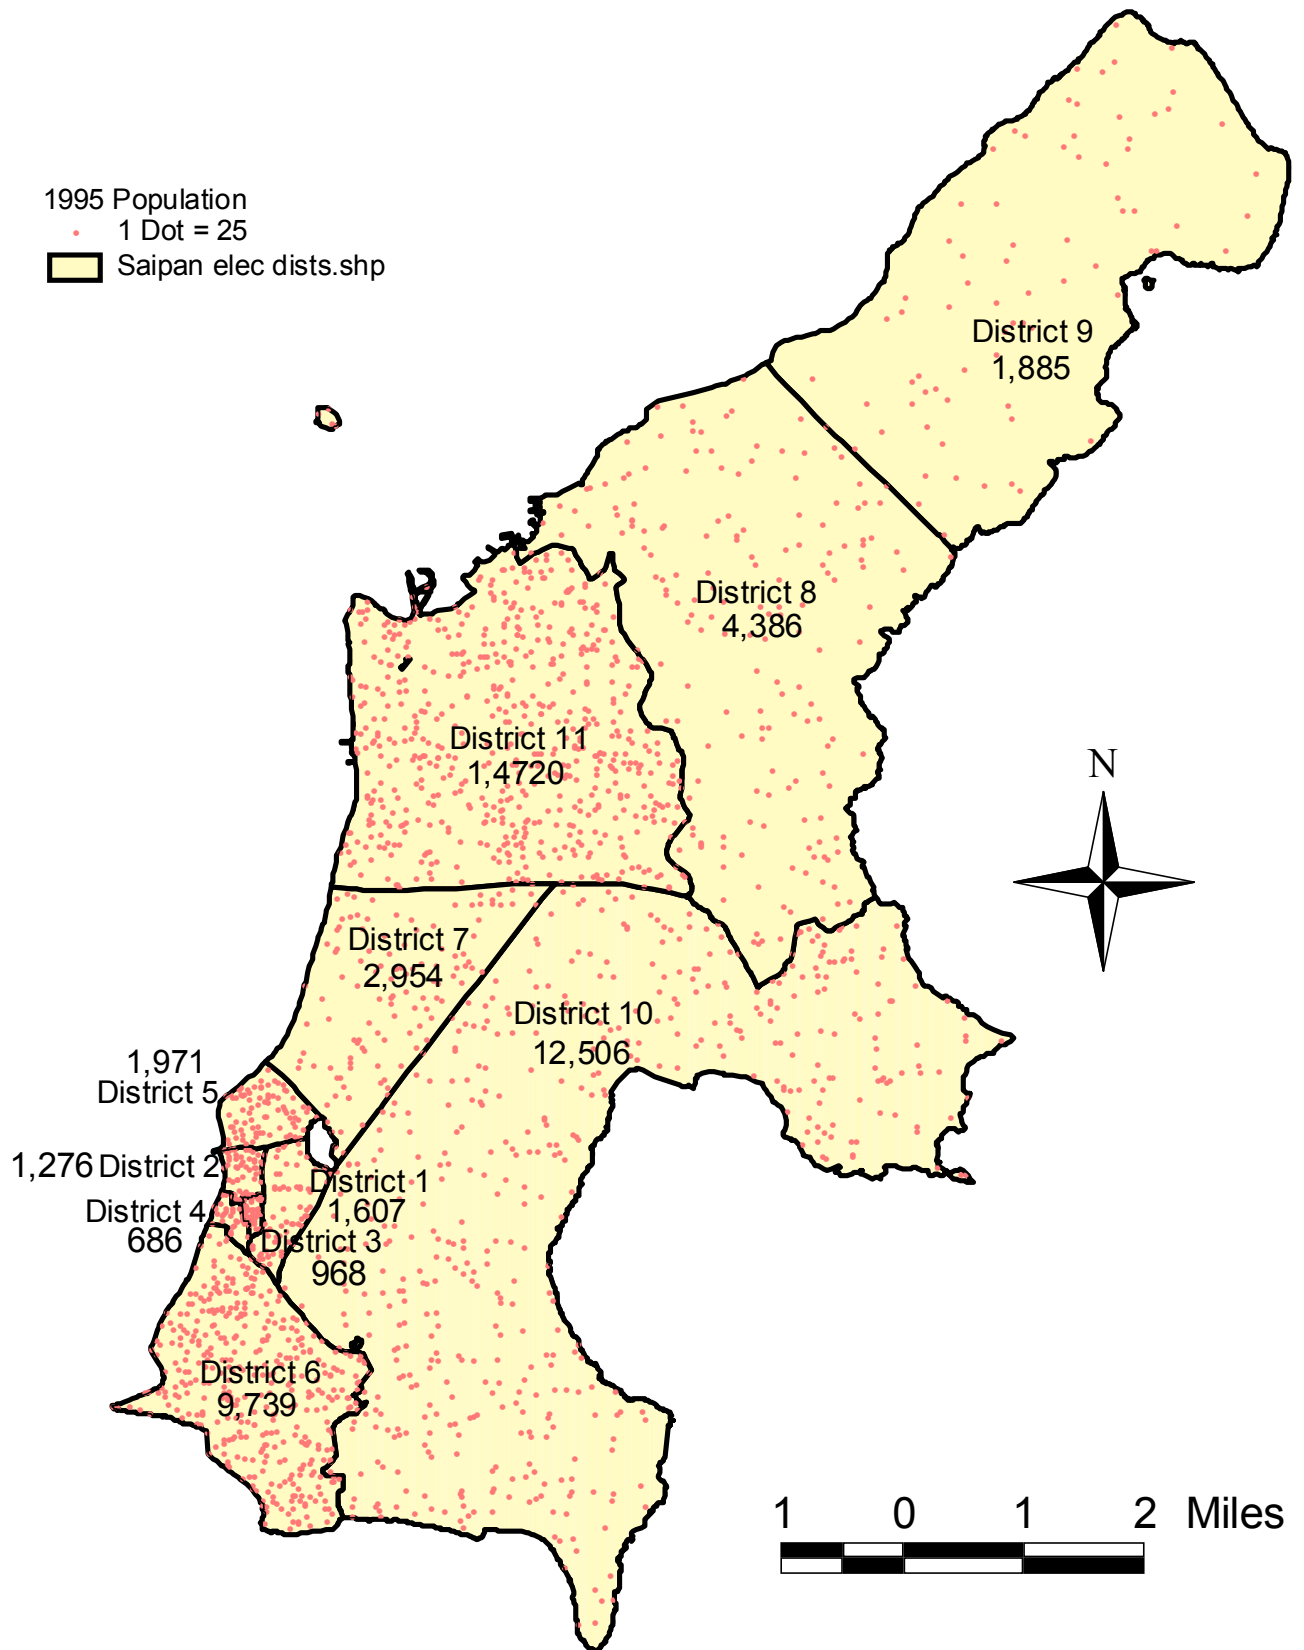

Saipan Population by District 1980 to 2000

July 2001

Table of Contents

Map Figure 1.0 Saipan Population by Districts: 1980 to 2000	2
Table 1.0 Saipan Population by District: 1980 to 2000	3
Map Figure 2.0 Saipan Population by Districts: 2000	4
Map Figure 3.0 Saipan Population by Districts: 1995	5
Map Figure 4.0 Saipan Population by Districts: 1990	6
Map Figure 5.0 Saipan Population by Districts: 1980	7

Map Figure 1. 0 Saipan Population by Districts: 1980 to 2000

Table 1.0 Saipan Population by District: 1980 to 2000

DISTRICT	Population Distribution								Change Over Time					
	Number of Persons				Percent				Number of Persons			Percent (%) Change		
	1980	1990	1995	2000	1980	1990	1995	2000	From 1995 to 2000	From 1990 to 2000	From 1980 to 2000	From 1995 to 2000	From 1990 to 2000	From 1980 to 2000
Saipan Total	14,549	38,896	52,698	62,392	100.0	100.0	100.0	100.0	9,694	23,496	47,843	18	60	329
District 1	836	1,311	1,607	1,620	5.7	3.4	3.0	2.6	13	309	784	1	24	94
District 2	677	856	1,276	957	4.7	2.2	2.4	1.5	(319)	101	280	(25)	12	41
District 3	734	827	968	1,049	5.0	2.1	1.8	1.7	81	222	315	8	27	43
District 4	431	486	686	639	3.0	1.2	1.3	1.0	(47)	153	208	(7)	31	48
District 5	722	1,776	1,971	2,083	5.0	4.6	3.7	3.3	112	307	1,361	6	17	189
District 6	1,644	7,685	9,739	12,887	11.3	19.8	18.5	20.7	3,148	5,202	11,243	32	68	684
District 7	1,720	2,779	2,954	3,745	11.8	7.1	5.6	6.0	791	966	2,025	27	35	118
District 8	1,476	3,175	4,386	6,720	10.1	8.2	8.3	10.8	2,334	3,545	5,244	53	112	355
District 9	629	1,250	1,885	1,848	4.3	3.2	3.6	3.0	(37)	598	1,219	(2)	48	194
District 10	1,674	6,576	12,506	15,845	11.5	16.9	23.7	25.4	3,339	9,269	14,171	27	141	847
District 11	4,006	12,175	14,720	14,999	27.5	31.3	27.9	24.0	279	2,824	10,993	2	23	274

Source: 2000 Census of Housing and Population, 1995 Census of Population and Housing, and 1990 Census of Population and Housing.

Map Figure 2.0 Saipan Population by Districts: 2000

Map Figure 3.0 Saipan Population by Districts: 1995