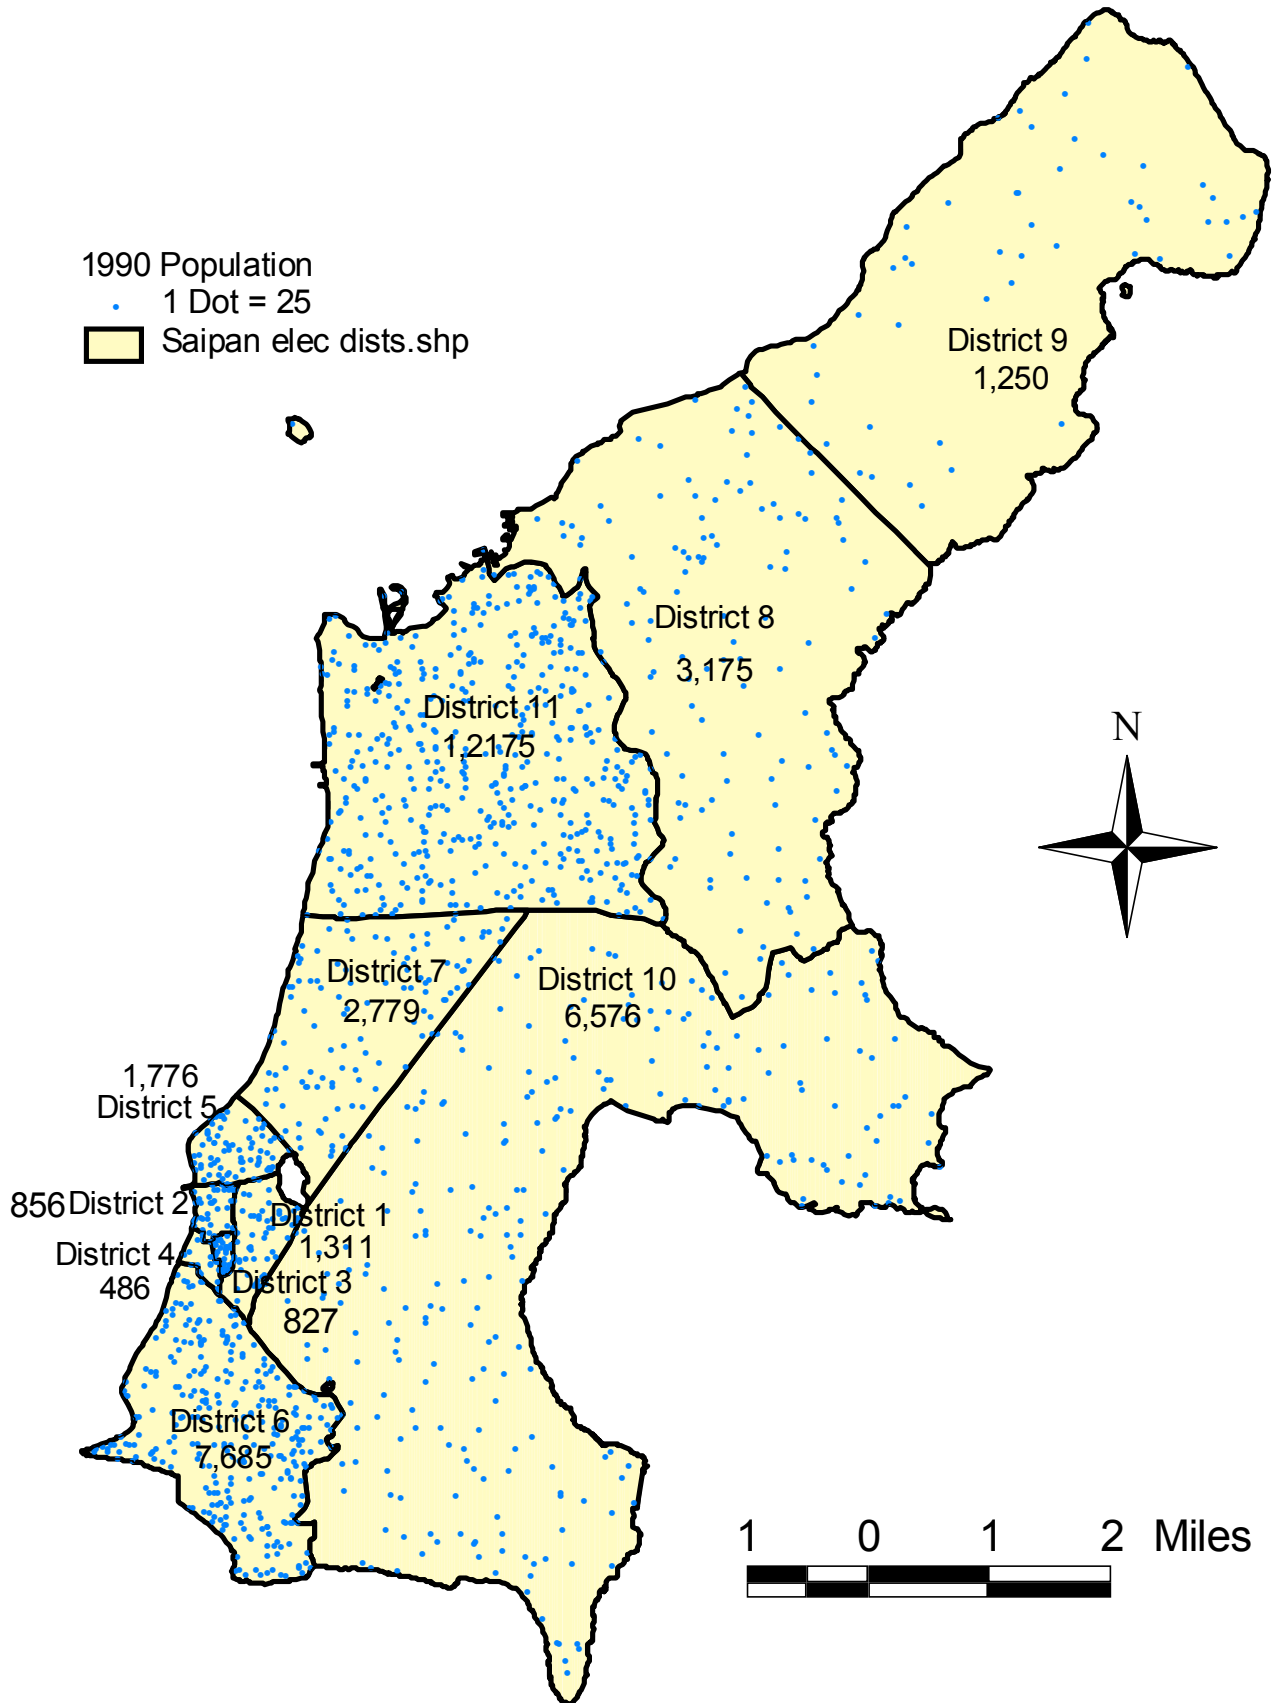

Map Figure 4.0 Saipan Population by Districts: 1990