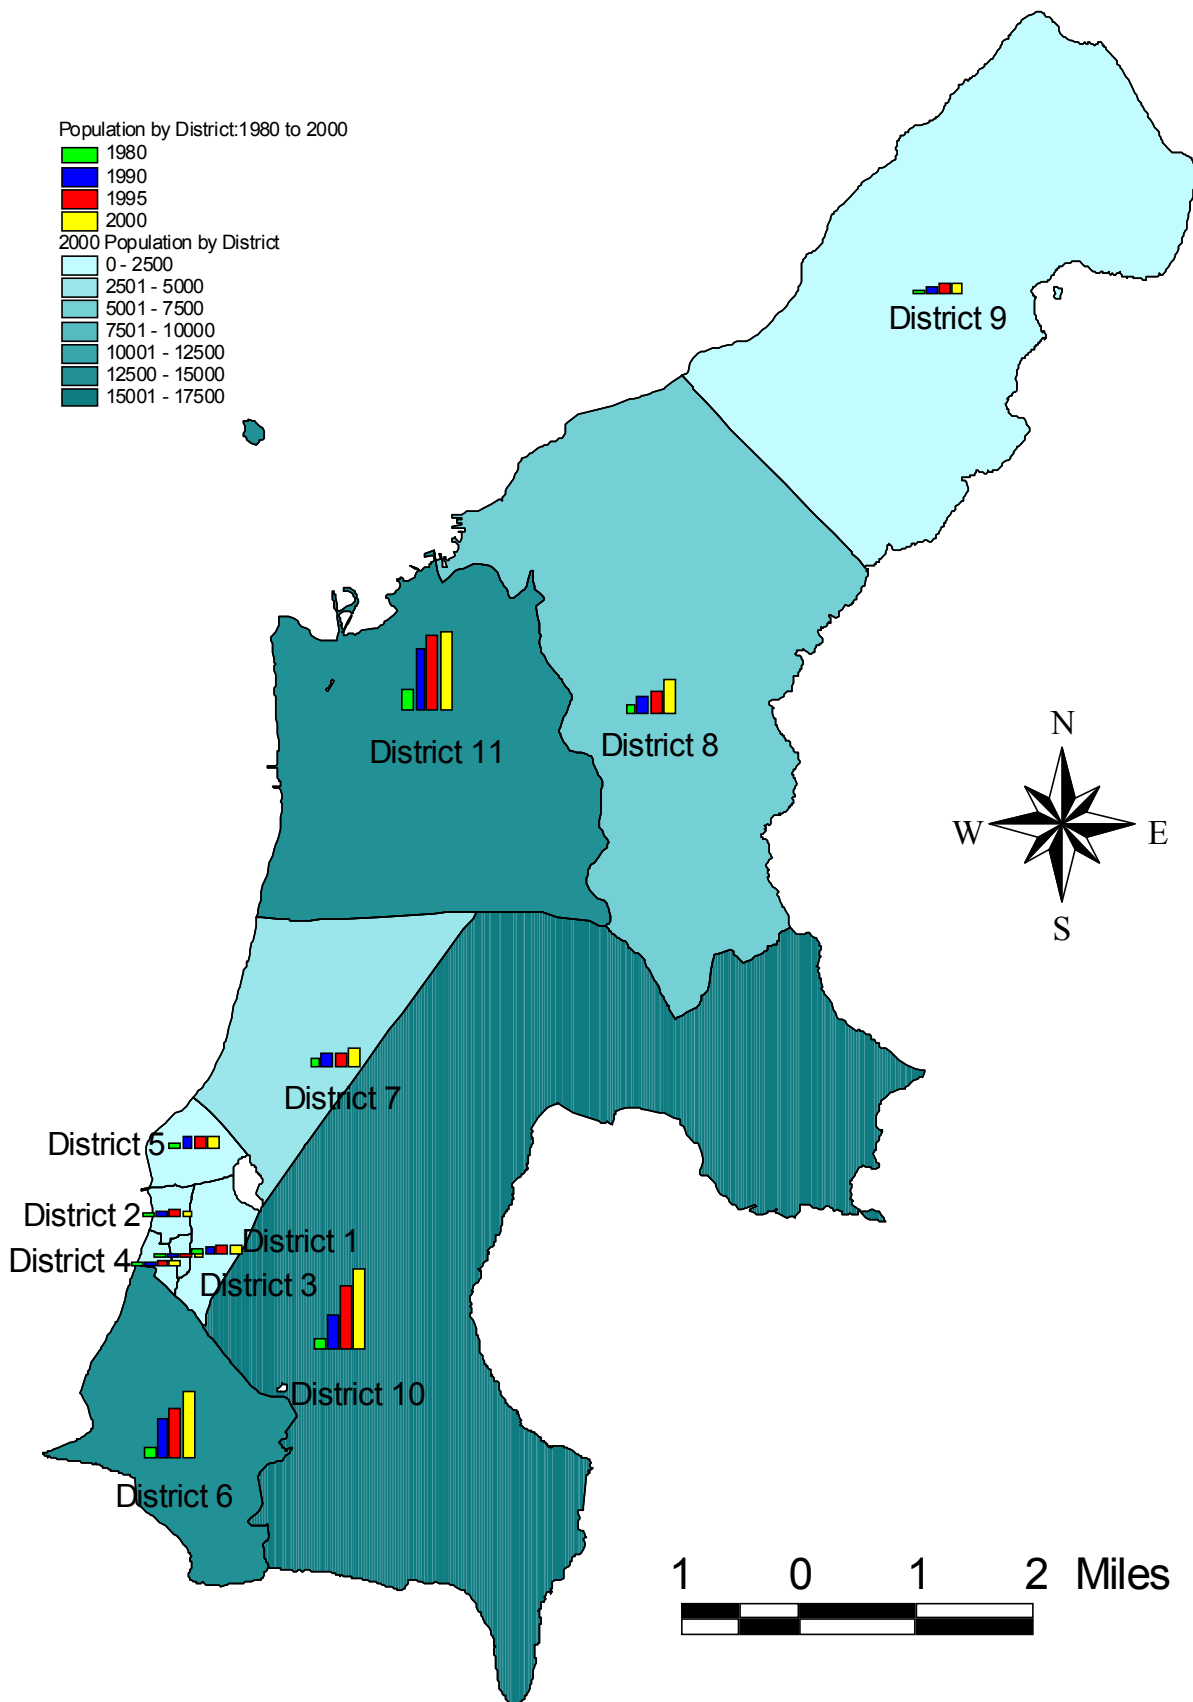

Saipan Population by District 1980 to 2000

July 2001

Table of Contents

Map Figure 1.0 Saipan Population by Districts: 1980 to 2000	2
Table 1.0 Saipan Population by District: 1980 to 2000	3
Map Figure 2.0 Saipan Population by Districts: 2000	4
Map Figure 3.0 Saipan Population by Districts: 1995	5
Map Figure 4.0 Saipan Population by Districts: 1990	6
Map Figure 5.0 Saipan Population by Districts: 1980	7

Map Figure 1. 0 Saipan Population by Districts: 1980 to 2000

Table 1.0 Saipan Population by District: 1980 to 2000

DISTRICT	Population Distribution								Change Over Time					
	Number of Persons				Percent				Number of Persons			Percent (%) Change		
	1980	1990	1995	2000	1980	1990	1995	2000	From 1995 to 2000	From 1990 to 2000	From 1980 to 2000	From 1995 to 2000	From 1990 to 2000	From 1980 to 2000
Saipan Total	14,549	38,896	52,698	62,392	100.0	100.0	100.0	100.0	9,694	23,496	47,843	18	60	329
District 1	836	1,311	1,607	1,620	5.7	3.4	3.0	2.6	13	309	784	1	24	94
District 2	677	856	1,276	957	4.7	2.2	2.4	1.5	(319)	101	280	(25)	12	41
District 3	734	827	968	1,049	5.0	2.1	1.8	1.7	81	222	315	8	27	43
District 4	431	486	686	639	3.0	1.2	1.3	1.0	(47)	153	208	(7)	31	48
District 5	722	1,776	1,971	2,083	5.0	4.6	3.7	3.3	112	307	1,361	6	17	189
District 6	1,644	7,685	9,739	12,887	11.3	19.8	18.5	20.7	3,148	5,202	11,243	32	68	684
District 7	1,720	2,779	2,954	3,745	11.8	7.1	5.6	6.0	791	966	2,025	27	35	118
District 8	1,476	3,175	4,386	6,720	10.1	8.2	8.3	10.8	2,334	3,545	5,244	53	112	355
District 9	629	1,250	1,885	1,848	4.3	3.2	3.6	3.0	(37)	598	1,219	(2)	48	194
District 10	1,674	6,576	12,506	15,845	11.5	16.9	23.7	25.4	3,339	9,269	14,171	27	141	847
District 11	4,006	12,175	14,720	14,999	27.5	31.3	27.9	24.0	279	2,824	10,993	2	23	274

Map Figure 4.0 Saipan Population by Districts: 1990

Map Figure 5.0 Saipan Population by Districts: 1980