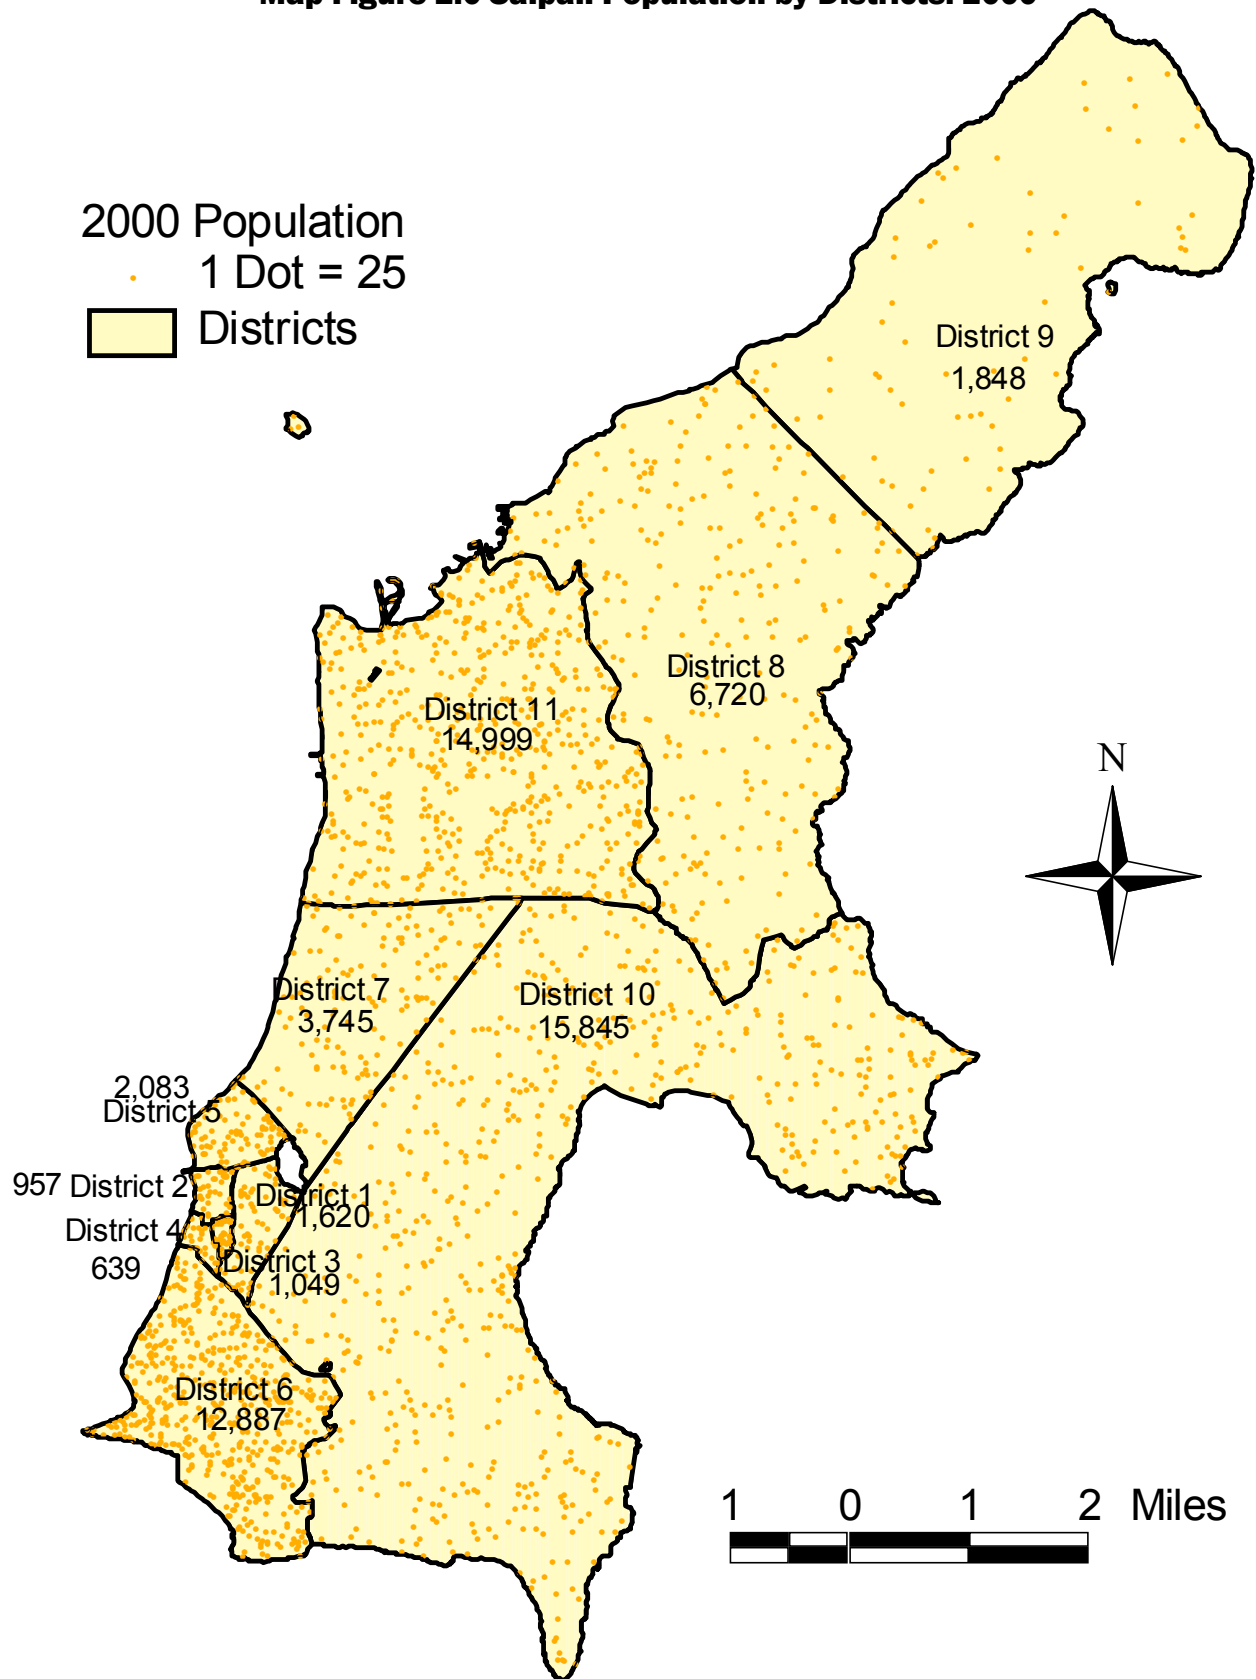

Map Figure 2.0 Saipan Population by Districts: 2000